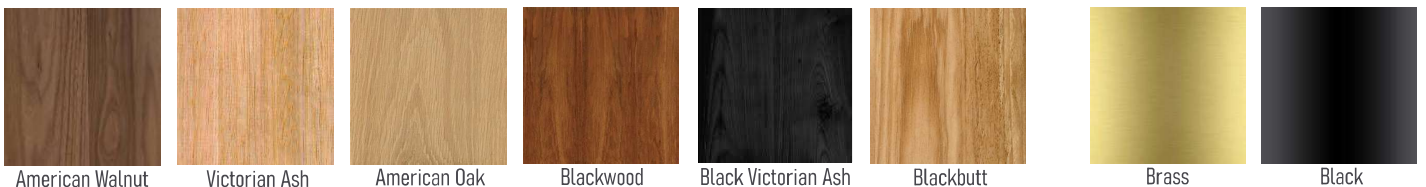

Dimensions:  
Width: 1500mm or 2000mm  
Depth: 360mm  
Height: 600mm

\*Optional amplifier shelf and storage trough

Timber Options

American Walnut

Victorian Ash

American Oak

Blackwood

Black Victorian Ash